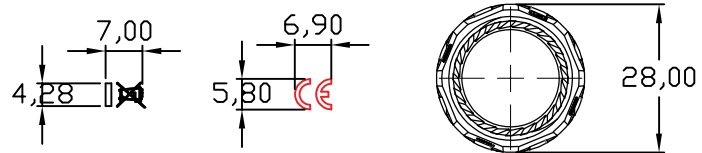

IP68

PINOUT:
P2 P1
1 — 1
2 — 2
3 — 3
4 — 4
5 — 5
6 — 6
7 — 7
8 — 8
shield — shield

CUSTOMER NO:	REMARK

纸箱封箱胶带示意图
工字型封箱

正唛
LNK 4
外箱

ROHS-COMFORM
CARTON NO.
ITEM NO.
QTY: PCS
HAMBURG
MEAS:40*30*20CMS
x 20pcs

外箱用双瓦A-包纸板
加一个内箱（内箱无唛头）

④	YCRJ45-CAT6	CAT6 Shield network Coupler connector	1	pcs
③	YLJL-PVC80B-02	PVC 80P blue	2	g
②	FS-GJQ-04	0-type silicone ring22*17*2.5 blue	2	pcs
①	YLJL-NL-01	NYLON PA66	2	g
NO.	MATERIAL P/N	DESCRIPTION	Q'TY	Unit

A	FIEST EDITION	ping	11/01/19
REV.	ECR	DESCRIPTION	C.N. DATE
YXY		DONGGUAN YUELONG ELECTRONIC CO., LTD	
UNLESS OTHERWISE SPECIFIED: DIMENSIONS ARE IN MILLIMETERS ANGULAR TOLERANCE: ±1.0°		TITLE M23 RJ45-CAT6 WATERPROOF CONNECTOR	
DIMENSIONS		TOLERANCE	CHKD. CONF.
0.00 TO 30.00mm		±0.10mm	
30.01 TO 80.00mm		±0.13mm	DR. ping APPD.
80.01 TO 150.00mm		±0.15mm	
150.01mm		±0.20mm	PART NO. YPM23-CAT6-Ablue
MATERIAL	MATERIAL	SCALE	SHEET 1/1 UNIT CM SIZE A4 REV. A
FINISH	FINISH		