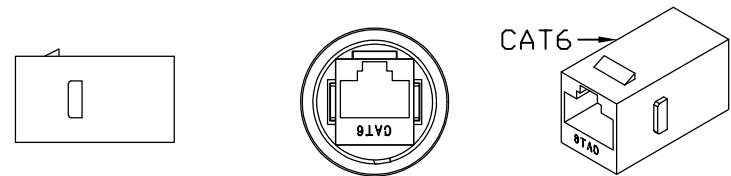

IP68

PINOUT:
P2 P1
1 — 1
2 — 2
3 — 3
4 — 4
5 — 5
6 — 6
7 — 7
8 — 8
shield — shield

CUSTOMER NO:	REMARK

纸箱封箱胶带示意图
工字型封箱

正唛
LNK 4
外箱

ROHS-COMFORM
CARTON NO.
ITEM NO.
QTY: PCS
HAMBURG
MEAS:40*30*20CMS
x 20pcs

外箱用双瓦A-包纸板
加一个内箱（内箱无唛头）

④	YCRJ45-CAT6	CAT6 Shield network Coupler connector	1	pcs
③	YLJL-PVC80B-02	PVC 80P blue	2	g
②	FS-GJQ-04	0-type silicone ring22*17*2.5 blue	2	pcs
①	YLJL-NL-01	NYLON PA66	2	g
NO.	MATERIAL P/N	DESCRIPTION	Q'TY	Unit

A	FIEST EDITION	ping	11/01/19
REV.	ECR	DESCRIPTION	C.N. DATE
YXY		DONGGUAN YUELONG ELECTRONIC CO., LTD	
UNLESS OTHERWISE SPECIFIED: DIMENSIONS ARE IN MILLIMETERS ANGULAR TOLERANCE: ±1.0°		TITLE M23 RJ45-CAT6 WATERPROOF CONNECTOR	
DIMENSIONS		TOLERANCE	CHKD. CONF.
0.00 TO 30.00mm		±0.10mm	
30.01 TO 80.00mm		±0.13mm	DR. ping APPD.
80.01 TO 150.00mm		±0.15mm	
150.01mm		±0.20mm	PART NO. YPM23-CAT6-Ablue
MATERIAL	MATERIAL	SCALE	SHEET 1/1 UNIT CM SIZE A4 REV. A
FINISH	FINISH		