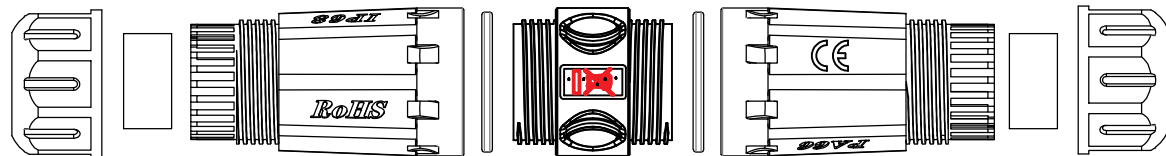

IP68

PINOUT:
P2 P1
1 — 1
2 — 2
3 — 3
4 — 4
5 — 5
6 — 6
7 — 7
8 — 8
shield — shield

CUSTOMER NO:	REMARK

纸箱封箱胶带示意图
工字型封箱

正唛
LNK 4
外箱

ROHS-COMFORM
CARTON NO.
ITEM NO.
QTY: PCS
HAMBURG
MEAS:40*30*20CMS
x 20pcs

外箱用双瓦A-包纸板
加一个内箱（内箱无唛头）

④	YCRJ45-CAT6	CAT6 Shield network Coupler connector	1	pcs
③	YLJL-PVC80B-02	PVC 80P blue	2	g
②	FS-GJQ-04	0-type silicone ring22*17*2.5 blue	2	pcs
①	YLJL-NL-01	NYLON PA66	2	g
NO.	MATERIAL P/N	DESCRIPTION	Q'TY	Unit

A	FIEST EDITION	ping	11/01/19
REV.	ECR	DESCRIPTION	C.N. DATE
YXY		DONGGUAN YUELONG ELECTRONIC CO., LTD	
UNLESS OTHERWISE SPECIFIED: DIMENSIONS ARE IN MILLIMETERS ANGULAR TOLERANCE: ±1.0°		TITLE M23 RJ45-CAT6 WATERPROOF CONNECTOR	
DIMENSIONS		TOLERANCE	CHKD. CONF.
0.00 TO 30.00mm		±0.10mm	
30.01 TO 80.00mm		±0.13mm	DR. ping APPD.
80.01 TO 150.00mm		±0.15mm	
150.01mm		±0.20mm	PART NO. YPM23-CAT6-Ablue
MATERIAL	MATERIAL	SCALE	SHEET 1/1 UNIT CM SIZE A4 REV. A
FINISH	FINISH		