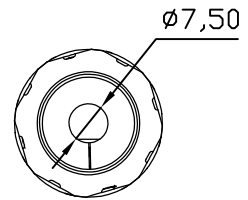

IP68

PINOUT:
P2 P1
1 — 1
2 — 2
3 — 3
4 — 4
5 — 5
6 — 6
7 — 7
8 — 8
shield — shield

CUSTOMER NO:	REMARK

纸箱封箱胶带示意图
工字型封箱

正唛
LNK 4
外箱

ROHS-COMFORM
CARTON NO.
ITEM NO.
QTY: PCS
HAMBURG
MEAS:40*30*20CMS
x 20pcs

外箱用双瓦A-包纸板
加一个内箱（内箱无唛头）

④	YCRJ45-CAT6	CAT6 Shield network Coupler connector	1	pcs
③	YLJL-PVC80B-02	PVC 80P blue	2	g
②	FS-GJQ-04	0-type silicone ring22*17*2.5 blue	2	pcs
①	YLJL-NL-01	NYLON PA66	2	g
NO.	MATERIAL P/N	DESCRIPTION	Q'TY	Unit

A	FIEST EDITION	ping	11/01/19
REV.	ECR	DESCRIPTION	C.N. DATE
YXY		DONGGUAN YUELONG ELECTRONIC CO., LTD	
UNLESS OTHERWISE SPECIFIED: DIMENSIONS ARE IN MILLIMETERS ANGULAR TOLERANCE: ±1.0°		TITLE M23 RJ45-CAT6 WATERPROOF CONNECTOR	
DIMENSIONS		TOLERANCE	CHKD. CONF.
0.00 TO 30.00mm		±0.10mm	
30.01 TO 80.00mm		±0.13mm	DR. ping APPD.
80.01 TO 150.00mm		±0.15mm	
150.01mm		±0.20mm	PART NO. YPM23-CAT6-Ablue
MATERIAL	MATERIAL	SCALE	SHEET 1/1 UNIT CM SIZE A4 REV. A
FINISH	FINISH		