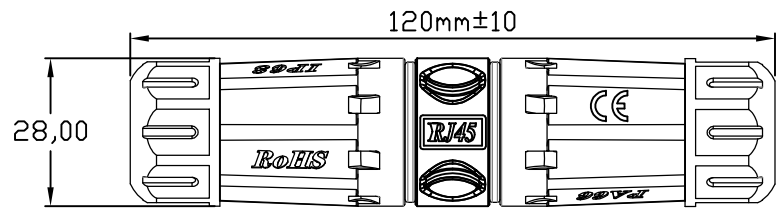

IP68

PINOUT:
P2 P1
1 — 1
2 — 2
3 — 3
4 — 4
5 — 5
6 — 6
7 — 7
8 — 8
shield — shield

CUSTOMER NO:	REMARK

纸箱封箱胶带示意图
工字型封箱

正唛
LNK 4
外箱

ROHS-COMFORM
CARTON NO.
ITEM NO.
QTY: PCS
HAMBURG
MEAS:40*30*20CMS
x 20pcs

外箱用双瓦A-包纸板
加一个内箱（内箱无唛头）

④	YCRJ45-CAT6	CAT6 Shield network Coupler connector	1	pcs
③	YLJL-PVC80B-02	PVC 80P blue	2	g
②	FS-GJQ-04	0-type silicone ring22*17*2.5 blue	2	pcs
①	YLJL-NL-01	NYLON PA66	2	g
NO.	MATERIAL P/N	DESCRIPTION	Q'TY	Unit

A	FIEST EDITION	ping	11/01/19
REV.	ECR	DESCRIPTION	C.N. DATE
YXY		DONGGUAN YUELONG ELECTRONIC CO., LTD	
UNLESS OTHERWISE SPECIFIED: DIMENSIONS ARE IN MILLIMETERS ANGULAR TOLERANCE: ±1.0°		TITLE M23 RJ45-CAT6 WATERPROOF CONNECTOR	
DIMENSIONS		TOLERANCE	CHKD. CONF.
0.00 TO 30.00mm		±0.10mm	
30.01 TO 80.00mm		±0.13mm	DR. ping APPD.
80.01 TO 150.00mm		±0.15mm	
150.01mm		±0.20mm	PART NO. YPM23-CAT6-Ablue
MATERIAL	MATERIAL	SCALE	SHEET 1/1 UNIT CM SIZE A4 REV. A
FINISH	FINISH		