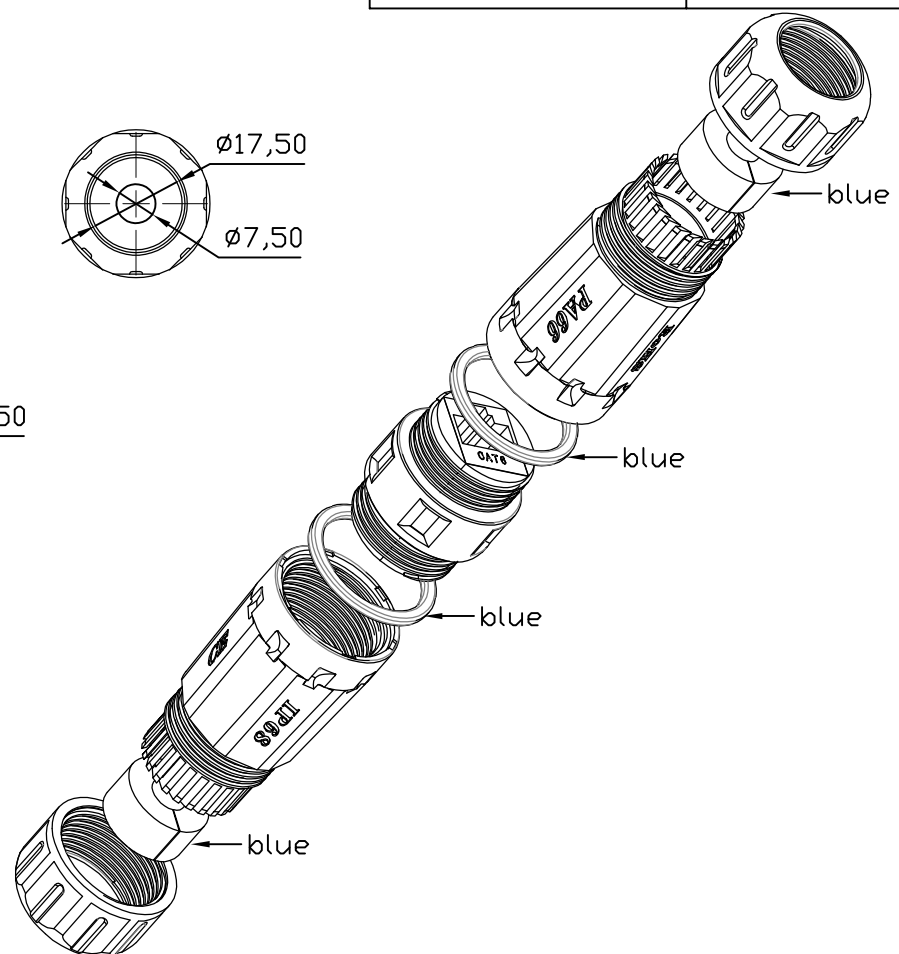

IP68

PINOUT:
P2 P1
1 — 1
2 — 2
3 — 3
4 — 4
5 — 5
6 — 6
7 — 7
8 — 8
shield — shield

CUSTOMER NO:	REMARK

纸箱封箱胶带示意图
工字型封箱

正唛
LNK 4
外箱

ROHS-COMFORM
CARTON NO.
ITEM NO.
QTY: PCS
HAMBURG
MEAS:40*30*20CMS
x 20pcs

外箱用双瓦A-包纸板
加一个内箱（内箱无唛头）

④	YCRJ45-CAT6	CAT6 Shield network Coupler connector	1	pcs
③	YLJL-PVC80B-02	PVC 80P blue	2	g
②	FS-GJQ-04	0-type silicone ring22*17*2.5 blue	2	pcs
①	YLJL-NL-01	NYLON PA66	2	g
NO.	MATERIAL P/N	DESCRIPTION	Q'TY	Unit

A	FIEST EDITION	ping	11/01/19
REV.	ECR	DESCRIPTION	C.N. DATE
YXY		DONGGUAN YUELONG ELECTRONIC CO., LTD	
UNLESS OTHERWISE SPECIFIED: DIMENSIONS ARE IN MILLIMETERS ANGULAR TOLERANCE: ±1.0°		TITLE M23 RJ45-CAT6 WATERPROOF CONNECTOR	
DIMENSIONS		TOLERANCE	CHKD. CONF.
0.00 TO 30.00mm		±0.10mm	
30.01 TO 80.00mm		±0.13mm	DR. ping APPD.
80.01 TO 150.00mm		±0.15mm	
150.01mm		±0.20mm	PART NO. YPM23-CAT6-Ablue
MATERIAL	MATERIAL	SCALE	SHEET 1/1 UNIT CM SIZE A4 REV. A
FINISH	FINISH		